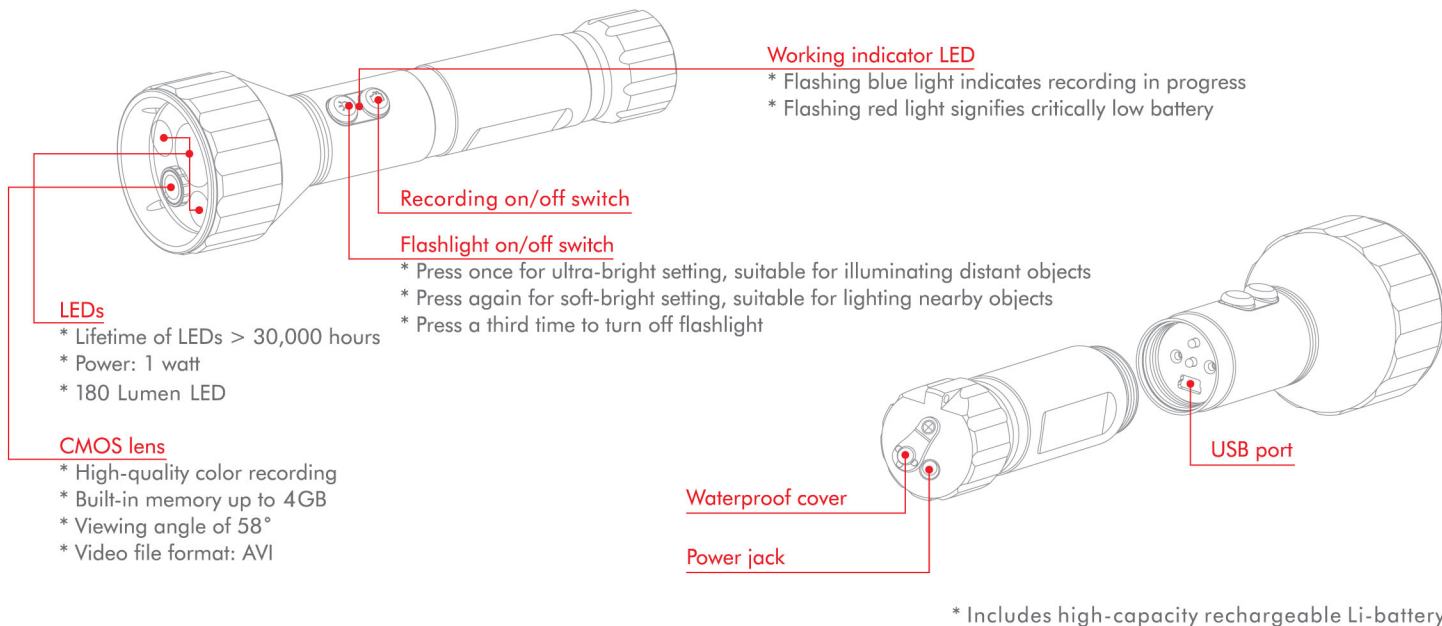

LUMEN-CAM™

“ILLUMINATING THE EVIDENCE”

HIGH-QUALITY DVR FLASHLIGHT

- Real-time video and audio recording
- Supports up to 4GB of internal memory
- Built-in high-capacity rechargeable battery
- 1 watt adjustable brightness, multi-function LEDs
- 180 Lumen LED
- Up to 3.5 hours of continuous light and DVR operation
- Manufactured and tested to IP65 waterproof standard
- Compact, sturdy, reliable construction
- USB2.0 port for easy direct-to-computer file transfer
- Video output format: AVI

Appropriate for use by law enforcement units, maintenance staff, construction workers, and outdoor enthusiasts.

Structure

Specifications

	Items	Specifications
Flashlight DVR	Imaging Sensor	1/4-inch Color CMOS
	Video Resolutions	640×480 pixels
	View Angle	56°
	Video Format	.AVI
	Video File Size	>15M Byte/ minute
	View Resolutions	640×480 (VGA)
	Storage Medium	Built-in Memory with 4G
	Power Supply	Li-battery (3.7V/2000mAH)
	Charge Time	4 hours
	Data transmission	USB 2.0
	Work Time	3.5 hours of continuous light and DVR operation
	LED Light Power	1W / 180 Lumen
	LED Light Color Temperature	>5500K
	Waterproof Capacity	IP65
	Consumption Current (Max.)	560mA
	Charge Current	>800mA
Dimensions (W×D×H)	191×56×56 (mm)	
Weight (About)	300g	
Operating Temperature	0°C~+50°C	
Operating Humidity	15~85%RH	